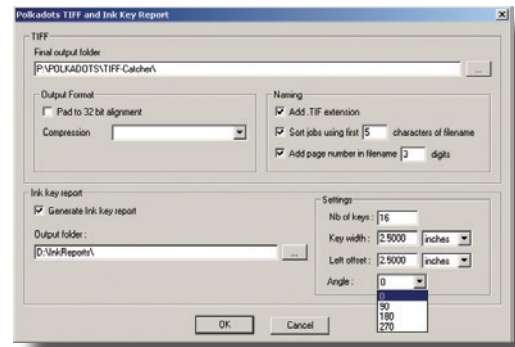

Create 1-bit TIFF and Ink Preset Data on the fly. Key-it Harlequin Plugin names files better than the standard TIFF Plugin

INK REPORT																							
Date:	06/17/2009 11:06:59																						
Name:	SD11016_001AMZA_001F_A01																						
Size:	35.00 X 23.00																						
INKKEY	1	2	3	4	5	6	7	8	9	10	11	12	13	14	15	16	17	18	19	20	21	22	23
VALUE (%)	0	0	0	0	5	7	8	4	0	2	3	1	3	8	6	5	8	7	7	2	0	0	0
[Color bar with 23 colored squares]																							
INKKEY	1	2	3	4	5	6	7	8	9	10	11	12	13	14	15	16	17	18	19	20	21	22	23
VALUE (%)	0	0	0	6	9	12	10	8	7	9	10	7	1	6	7	6	11	7	8	6	0	0	0
[Color bar with 23 colored squares]																							
INKKEY	1	2	3	4	5	6	7	8	9	10	11	12	13	14	15	16	17	18	19	20	21	22	23
VALUE (%)	0	0	0	8	10	14	13	11	10	12	11	9	4	5	6	14	8	6	0	0	0	0	0
[Color bar with 23 colored squares]																							
INKKEY	1	2	3	4	5	6	7	8	9	10	11	12	13	14	15	16	17	18	19	20	21	22	23
VALUE (%)	0	0	0	5	12	16	12	18	15	10	5	13	15	15	14	17	20	16	8	0	0	0	0
[Color bar with 23 colored squares]